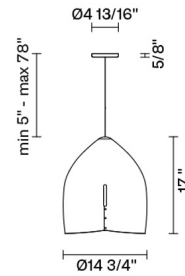

### Dimensions

### Description

Pendant lamp with spun metal structure, black paint on the outside and red colour on the inside.

**Voltage**  
120V

**Socket**  
1xE26

**Specs**  
 **DRY**

**Material**  
Metal