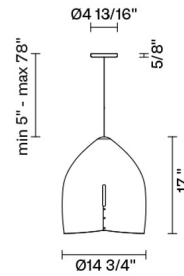

Oru F25A01A43

Vim & Vigor

Fixture Type
Project Name

Dimensions

Description

Pendant lamp with spun metal structure, black paint on the outside and green colour on the inside.

Voltage
120V

Socket
1xE26

Specs
 DRY

Material
Metal

Light source

1 X 150W Max E26 120V incandescent or retrofit LED

Color
 Green

Notes

GU24 available upon request

Other colors available
Check online www.fabbian.us