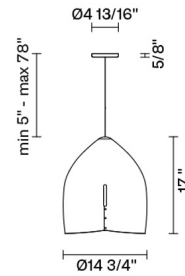

Oru F25A01A73

Vim & Vigor

Fixture Type
Project Name

Dimensions

Description

Pendant lamp with spun metal structure, black paint on the outside and teal blue colour on the inside.

Voltage
120V

Socket
1xE26

Specs
 DRY

Material
Metal

Light source

1 X 150W Max E26 120V incandescent or retrofit LED

Color

 Teal blue

Notes

GU24 available upon request