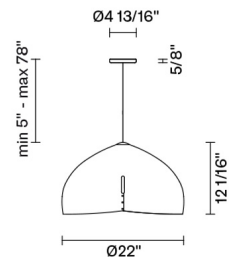

Oru

F25A03A73

Vim & Vigor

Fixture Type

Project Name

Dimensions

Description

Pendant lamp with spun metal structure, black paint on the outside and teal blue colour on the inside.

Voltage

120V

Socket

1xE26

Specs

DRY

Material

Metal