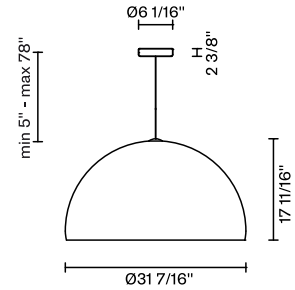

Oru

F25A08A41

Vim & Vigor

Fixture Type

Project Name

Dimensions

Description

Pendant lamp with a full copper structure, burnished outside and polished internally.

Voltage

110V-277V

Dimmable

0-10V

Specs

DRY

Light source

LED 27.8W-120°
3000K
3800lm Cri>90