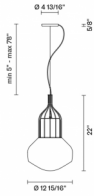

F27 A11 A 19
F27 A11 A 24

E26 120V
cod. A15208 1x150W
WHITE 2900K
2100lm
cod. A15212 1x14W
WHITE 2700K
860lm