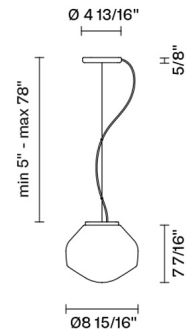

Aérostat

F27A01A01

Guillaume Delvigne

Fixture Type

Project Name

Description

Pendant lamp in shiny white blown glass.

Voltage

120V

Dimmable

TRIAC

Specs

DRY

Light source

LED 1x8.5W-120°
3000K
800 CRI >80

Notes

Led dimmable 20%-100%

Included accessories

LED
Off-center cable fastener

Dimensions

Material

Glass - Metal

Color

White