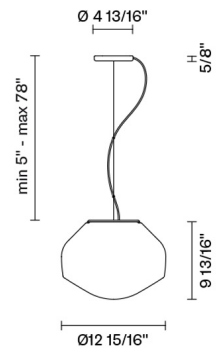

Aérostat

F27A03A01

Guillaume Delvigne

Fixture Type

Project Name

Description

Pendant lamp in shiny white blown glass.

Voltage

120V

Dimmable

TRIAC

Specs

DRY

Light source

LED 1x17W-120°
3000K
1850 CRI >80

Notes

Led dimmable 20%-100%

Included accessories

LED
Off-center cable fastener

Dimensions

Material

Glass - Metal

Color

White