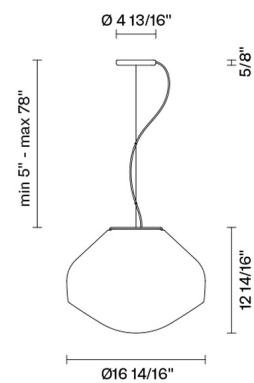

Aérostat

F27A05A01

Guillaume Delvigne

Fixture Type

Project Name

Description

Pendant lamp in shiny white blown glass.

Voltage

120V

Dimmable

TRIAC

Specs

DRY

Light source

LED 1x17W-120°
3000K
1850 CRI >80

Notes

Led dimmable 20%-100%

Included accessories

LED
Off-center cable fastener

Dimensions

Material

Glass - Metal

Color

White