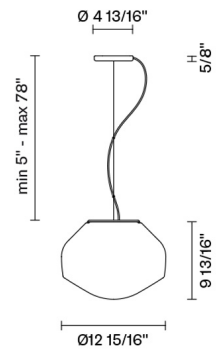

Derating label available upon request

Included accessories

Off-center cable fastener

Not included accessories

Bulb

Dimensions

Material

Glass - Metal