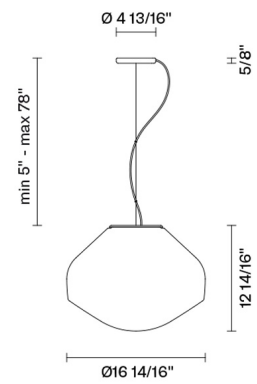

Derating label available upon request

Included accessories

Off-center cable fastener

Not included accessories

Bulb

Dimensions

Material

Glass - Metal