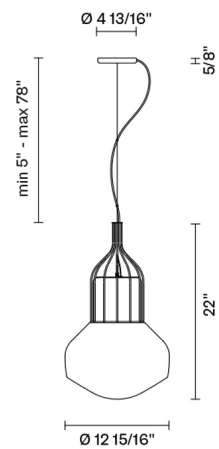

Aérostat

F27A11A19

Guillaume Delvigne

Fixture Type
Project Name

Description

Pendant lamp with shiny white blown glass diffuser and brass-plated metal structure.

Voltage
120V

Socket
1xE26

Specs
 **DRY**

Light source

1 X 150W Max E26 120V incandescent or retrofit LED

Notes

Derating label available upon request

Included accessories

Off-center cable fastener

Not included accessories

Bulb

Dimensions

Material
Glass - Metal

Color

 Brass-plated

Other colors available

Check online www.fabbian.us

In the same family