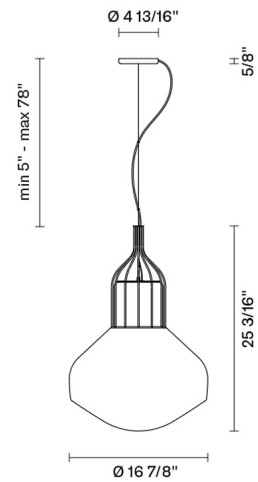

Aérostat

F27A13A19

Guillaume Delvigne

Fixture Type

Project Name

Description

Pendant lamp with shiny white blown glass diffuser and brass-plated metal structure.

Voltage

120V

Socket

1xE26

Specs

DRY

Light source

1 X 250W Max E26 120V incandescent or retrofit LED

Notes

Derating label available upon request

Included accessories

Off-center cable fastener

Not included accessories

Bulb

Dimensions

Material

Glass - Metal