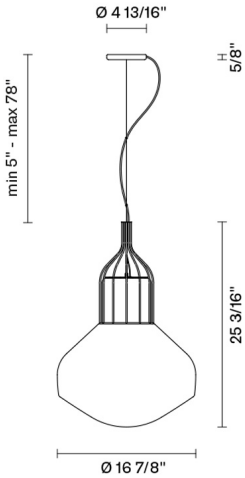

Aérost

F27A13A24

Guillaume Delvigne

Fixture Type

Project Name

Dimensions

Description

Pendant lamp with shiny white blown glass diffuser and black chrome metal structure

Voltage
120V

Socket
1xE26

Specs
 **DRY**

Material
Glass - Metal

Light source

1 X 250W Max E26 120V incandescent or retrofit LED

Color
 Black chrome

Notes
Derating label available upon request