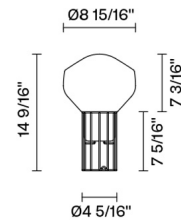

Aérostat

F27B01A24

Guillaume Delvigne

Fixture Type

Project Name

Dimensions

Description

Table lamp with shiny white blown glass diffuser and black nickel metal structure.

Voltage

120V

Socket

1xE12

Specs

DRY

Material

Glass - Metal