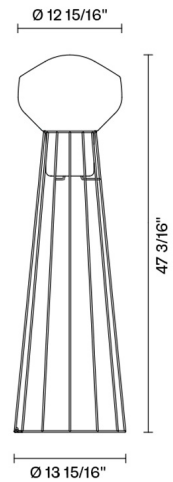

Aérostat

F27C01A24

Guillaume Delvigne

Fixture Type

Project Name

Dimensions

Description

Floor lamp with shiny white blown glass diffuser and black nickel metal structure.

Voltage

120V

Socket

1xE26

Specs

DRY

Material

Glass - Metal