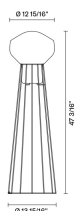

Aérostat

F27C01A24

Guillaume Delvigne

Fixture Type

Project Name

Dimensions

Description

Floor lamp with shiny white blown glass diffuser and black nickel metal structure.

Not included accessories

Bulb

In the same family

Pendant

Pendant

Table

Wall/ceiling

Aérostaf F27

Other options

	code	electrification	technical info
	F27 C01 A 19 F27 C01 A 24	E26 120V	 DRY

	F27 C03 A 19 F27 C03 A 24	E26 120V	 DRY
---	--	----------	--