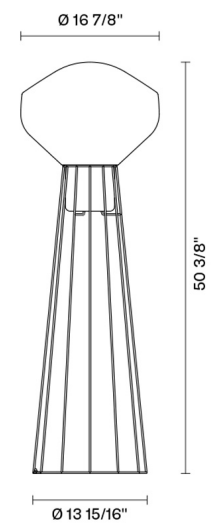

Aérostat

F27C03A24

Guillaume Delvigne

Fixture Type

Project Name

Description

Floor lamp with shiny white blown glass diffuser and black nickel metal structure.

Voltage

120V

Socket

1xE26

Specs

DRY

Light source

E26 1x150W Max

Notes

GU24 available upon request

Not included accessories

Bulb

Dimensions

Material

Glass - Metal

Color

■ Black chrome