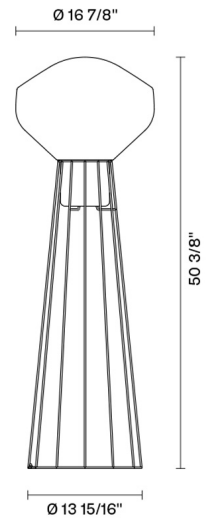

### Description

Floor lamp with shiny white blown glass diffuser and copper-plated metal structure.

### Dimensions