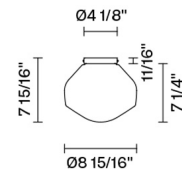

Aérostat

F27G01A01

Guillaume Delvigne

Fixture Type
Project Name

Dimensions

Description

Wall/ceiling lamp in shiny white blown glass

Voltage
120V

Dimmable
TRIAC

Specs
 **DRY**

Material
Glass - Metal

Light source

LED 1x8.5W-120°
3000K
800 CRI >80

Color

White

Notes