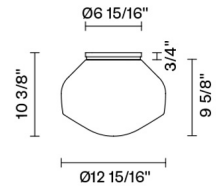

Aérostat

F27G03A01

Guillaume Delvigne

Fixture Type
Project Name

Dimensions

Description

Wall/ceiling lamp in shiny white blown glass

Voltage
120V

Dimmable
TRIAC

Specs
 **DRY**

Material
Glass - Metal

Light source

LED 1x17W-120°
3000K
1850 CRI >80

Color

White

Notes