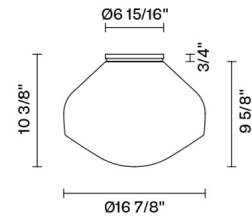

Aérostat

F27G05A01

Guillaume Delvigne

Fixture Type
Project Name

Dimensions

Description

Wall/ceiling lamp in shiny white blown glass

Voltage
120V

Dimmable
TRIAC

Specs
 **DRY**

Material
Glass - Metal

Light source

LED 1x17W-120°
3000K
1850 CRI >80

Color

White

Notes