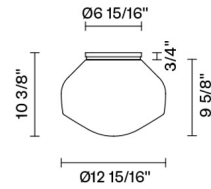

Aérostat

F27G07A01

Guillaume Delvigne

Fixture Type
Project Name

Dimensions

Description

Wall/ceiling lamp in shiny white blown glass

Voltage
120V

Socket
1xE26

Specs
 **DRY**

Material
Glass - Metal

Light source

1 X 150W Max E26 120V incandescent or retrofit LED

Color
 White

Notes

Derating label available upon request