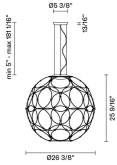

Giro F30

Other options

	code	electrification	technical info
	F30 A01 A 01 F30 A01 A 21	LED 120V 1x17W-120° 3000K 1850 Cri >80	DRY