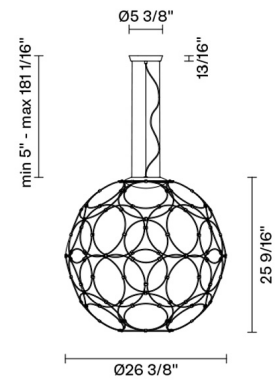

Giro F30A01A21

Formfjord

Fixture Type
Project Name

Dimensions

Description

Pendant lamp with dark grey painted metal fixture.

Voltage
120V

Dimmable
TRIAC

Specs
 DRY

Material
Metal

Light source

LED 1x17W-120°
3000K
1850 CRI >80

Color

 Anthracite

Notes

Led dimmable 20%-100%