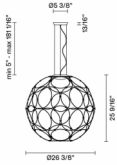

Giro F30

Other options

	<i>code</i>	<i>electrification</i>	<i>technical info</i>
	F30 A01 A 01 F30 A01 A 21	LED 120V 1x17W-120° 3000K 1850 Cri >80	DRY