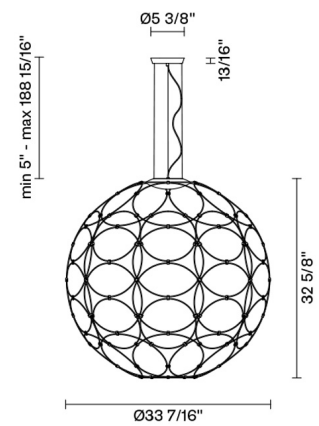

Giro F30A03A01

Formfjord

Fixture Type
Project Name

Dimensions

Description

Pendant lamp with white painted metal fixture.

Voltage
120V

Dimmable
TRIAC

Specs
 **DRY**

Material
Metal

Light source

LED 1x17W-120°
3000K
1850 CRI >80

Color

White

Notes

Led dimmable 20%-100%