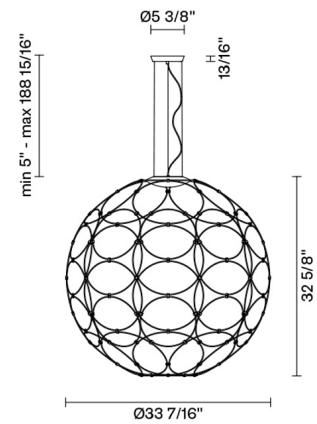

Giro F30A03A21

Formfjord

Fixture Type
Project Name

Dimensions

Description

Pendant lamp with dark grey painted metal fixture.

Voltage
120V

Dimmable
TRIAC

Specs
 DRY

Material
Metal

Light source

LED 1x17W-120°
3000K
1850 CRI >80

Color

 Anthracite

Notes

Led dimmable 20%-100%