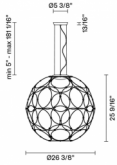

Giro F30

Other options

	code	electrification	technical info
	F30 A01 A 01 F30 A01 A 21	LED 120V 1x17W-120° 3000K 1850 Cri >80	DRY