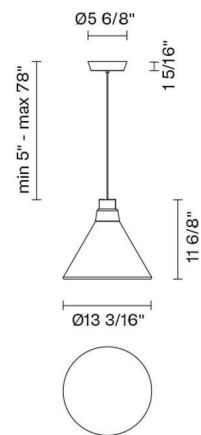

Polair F36A01A00

Flynn Talbot

Fixture Type
Project Name

Description

Pendant lamp with transparent borosilicate glass diffuser, sandblasted on the bottom. Black anodized aluminium structure.

Voltage
120V

Dimmable
ELV

Specs
 **DRY**

Light source

LED 1x10W-40°
3000K
1000 Cri >80

Notes

0-10V, UNV (120/277V) dimming driver available

Included accessories

LED

Dimensions