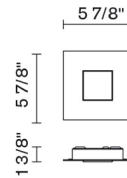

Quarter

F38G07A01

Pellegrini + Mengato Design

Fixture Type

Project Name

Dimensions

Description

Wall/ceiling lamp with white painted aluminium structure.