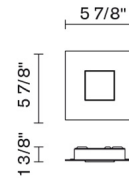

Material

Glass - Metal

Color

■ Black

Other colors available

Check online www.fabbian.us

In the same family