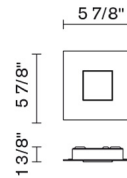

Quarter

F38G07A14

Pellegrini + Mengato Design

Fixture Type

Project Name

Dimensions

Description

Wall/ceiling lamp with grey painted aluminium structure.