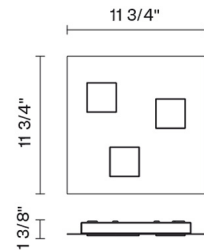

Quarter

F38G09A01

Pellegrini + Mengato Design

Fixture Type

Project Name

Dimensions

Description

Wall/ceiling lamp with white painted aluminium structure.