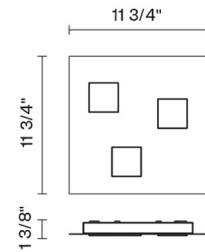

Quarter

F38G09A02

Pellegrini + Mengato Design

Fixture Type

Project Name

Description

Wall/ceiling lamp with black painted aluminium structure.

Dimensions