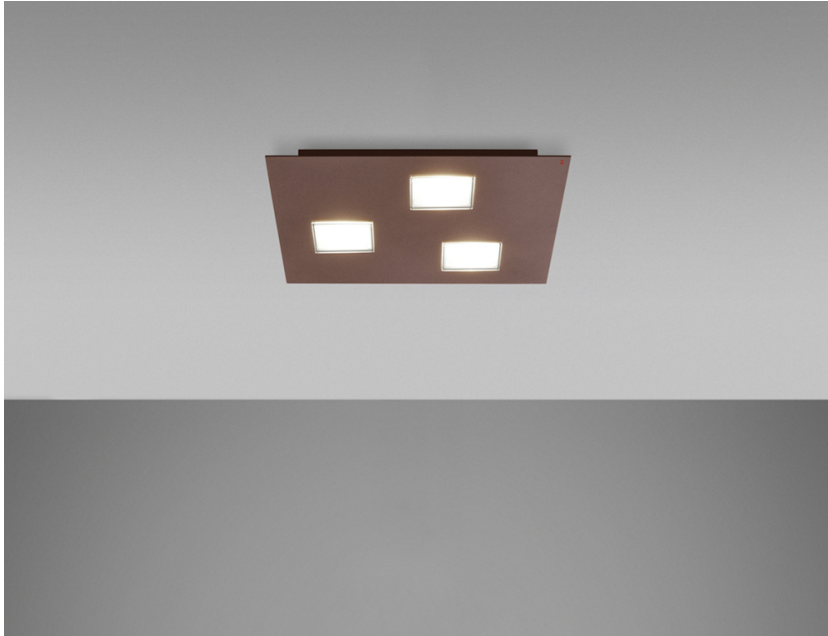

Quarter

F38G09A14

Pellegrini + Mengato Design

Fixture Type
Project Name

Dimensions

Description

Wall/ceiling lamp with grey painted aluminium structure.

Voltage
120V

Dimmable
TRIAC

Specs
 DRY

Material
Glass - Metal

Light source

LED 3x4.5W-120°
3000K
1200 CRI >80

Color

Satin-finish burnished

Other colors available

Check online www.fabbian.us

Notes

Included accessories

LED

In the same family