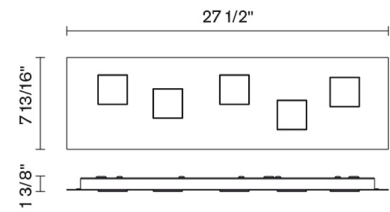

Material

Glass - Metal

Color

☐ White

Other colors available

Check online www.fabbian.us

In the same family