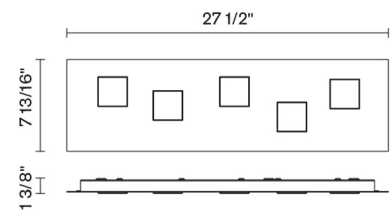

Material

Glass - Metal

Color

■ Black

Other colors available

Check online www.fabbian.us

In the same family