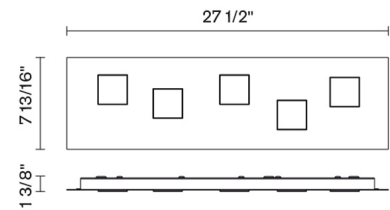

Material

Glass - Metal

Color

■ Satin-finish burnished

Other colors available

Check online www.fabbian.us

In the same family