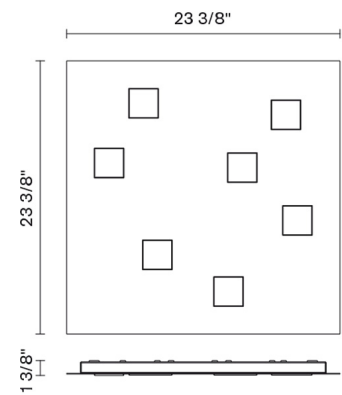

Quarter

F38G13A01

Pellegrini + Mengato Design

Fixture Type

Project Name

Description

Wall/ceiling lamp with white painted aluminium structure.

Dimensions

Voltage

120V

Dimmable

TRIAC

Specs

DRY

Material

Glass - Metal