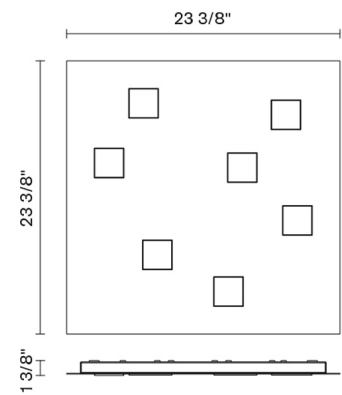

Quarter

F38G13A02

Pellegrini + Mengato Design

Fixture Type

Project Name

Dimensions

Description

Wall/ceiling lamp with black painted aluminium structure.

Voltage

120V

Dimmable

TRIAC

Specs

DRY

Light source

LED 7x4.5W-120°
3000K
2800 Cri >80