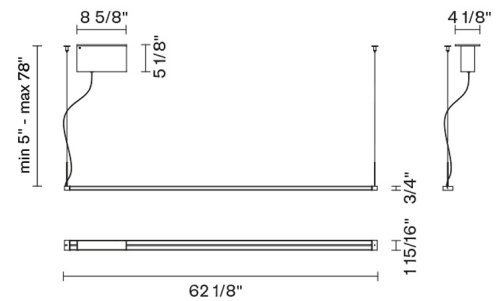

Dimensions

Material
Aluminum

Color
☐ White

Other colors available
Check online www.fabbian.us

In the same family