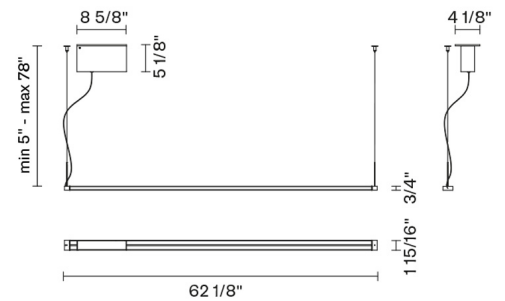

Dimensions

Material

Aluminum

Color

■ Anthracite

Other colors available

Check online www.fabbian.us

In the same family