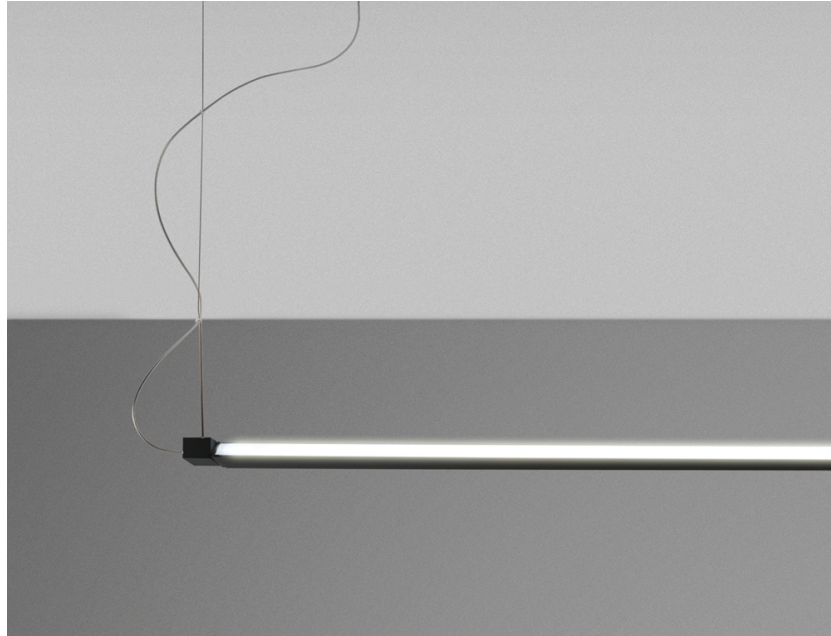

Pivot

F39A01A21

Vittorio Massimo

Fixture Type

Project Name

Description

Pendant lamp with anthracite painted aluminium structure. Light fitting adjustable 360 degrees.

Voltage

120V

Specs

DRY

Light source

LED 1x70W-120°
3000K
7500 CRI >80

Notes

Included accessories

LED
Electronic driver