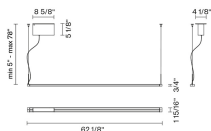

Pivot F39

Other options

code	electrification	technical info

F39 A02 A 01	LED 120V x70W-120° 3000K 7500 Cri >90	DRY

F39 A02 A 01	LED 120V x70W-120° 2700K 7500lm Cri >90	DRY

F39 A01 A 21	LED 120V x70W-120° 3000K 7500 Cri >90	DRY

F39 A02 A 21	LED 120V x70W-120° 2700K 7500lm Cri >90	DRY

F39 A01 A 75	LED 120V x70W-120° 3000K 7500 Cri >90	DRY