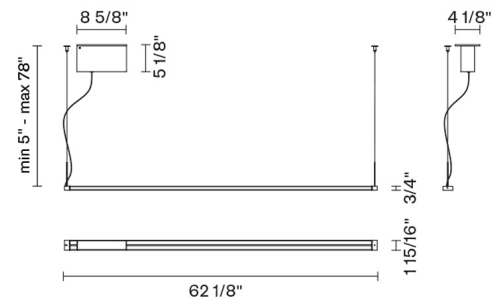

Pivot

F39A02A01

Vittorio Massimo

Fixture Type
Project Name

Description

Lampada a sospensione con struttura in alluminio verniciato bianco. Corpo illuminante orientabile a 360 gradi.

Voltage
120V

Dimmable
ON-OFF

Specs

Light source

LED 1x70W-120°
2700K
7500lm Cri >90

Notes

Available 120- 277Vac; Available 0-10V dimming

Included accessories

LED
Electronic driver

Weight Lamp

Net: 0 lb

Packaging

Gross weight: 6.3 lb
Volume: 0.77 ft³
Number of boxes:

Dimensions

Material
Aluminium

Color

White

Other colors available