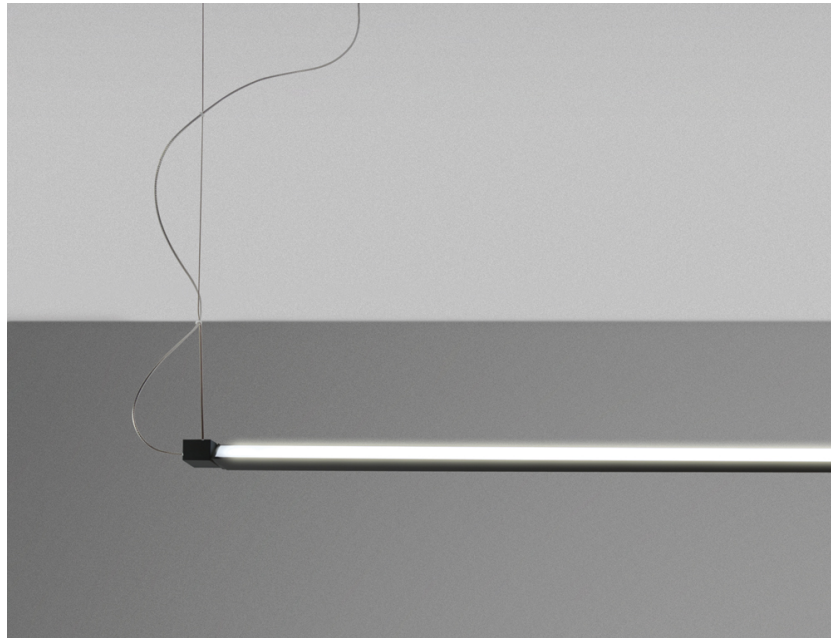

Pivot

F39A02A21

Vittorio Massimo

Fixture Type

Project Name

Dimensions

Description

Lampada a sospensione con struttura in alluminio verniciato grigio antracite. Corpo illuminante orientabile a 360 gradi.

Voltage

120V

Dimmable

ON-OFF

Specs

DRY

Material

Aluminium

Included accessories

LED
Electronic driver

In the same family

Floor

Wall/ceiling

Weight Lamp

Net: 0 lb

Packaging