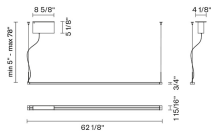

Pivot F39

Other options

code	electrification	technical info

F39 A02 A 01	LED 120V x70W-120° 3000K 7500 Cri >90	DRY

F39 A02 A 01	LED 120V x70W-120° 2700K 7500lm Cri >90	DRY

F39 A01 A 21	LED 120V x70W-120° 3000K 7500 Cri >90	DRY

F39 A02 A 21	LED 120V x70W-120° 2700K 7500lm Cri >90	DRY

F39 A01 A 75	LED 120V x70W-120° 3000K 7500 Cri >90	DRY