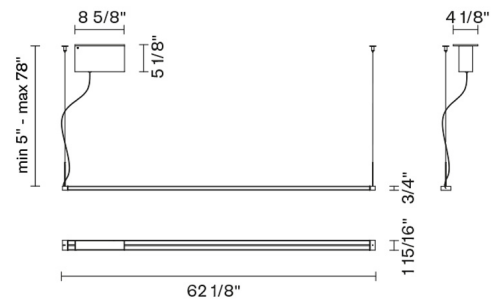

Pivot

F39A02A76

Vittorio Massimo

Fixture Type

Project Name

Dimensions

Description

Lampada a sospensione con struttura in alluminio anodizzato bronzo. Corpo illuminante orientabile a 360 gradi.

Notes

Available 120- 277Vac; Available 0-10V dimming

Included accessories

LED
Electronic driver

Weight Lamp

Net: 0 lb

Packaging

Gross weight: 6.3 lb
Volume: 0.77 ft³
Number of boxes: