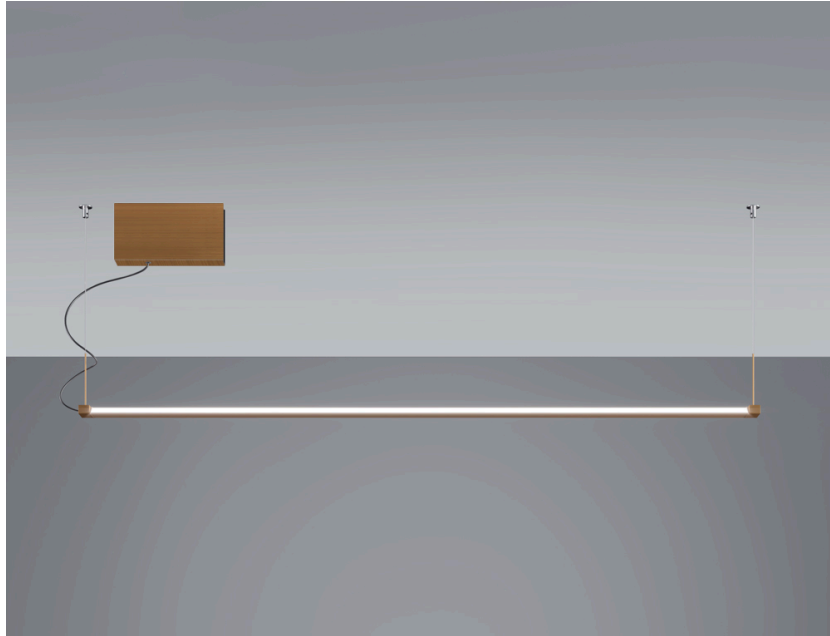

Pivot

F39A02A76

Vittorio Massimo

Fixture Type

Project Name

Dimensions

Description

Lampada a sospensione con struttura in alluminio anodizzato bronzo. Corpo illuminante orientabile a 360 gradi.

Voltage

120V

Dimmable

ON-OFF

Specs

DRY

Light source

LED 1x70W-120°
2700K
7500lm Cri >90

Notes

Available 120- 277Vac; Available 0-10V dimming

Included accessories

LED
Electronic driver

Weight Lamp

Net: 0 lb

Packaging

Gross weight: 6.3 lb
Volume: 0.77 ft³
Number of boxes: