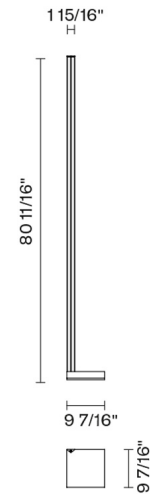

Pivot

F39C01A01

Vittorio Massimo

Fixture Type

Project Name

Description

Floor lamp with white painted aluminium structure.

Voltage

120V

Dimmable

In Line

Specs

DRY

Light source

LED 1x90W-120°
3000K
10000 CRI >90

Notes

Integral In-Line Dimmer - Press and Hold to Dim

Included accessories

LED
Dimmable electronic driver

Weight Lamp

Net: 0 lb

Packaging

Gross weight: 0 lb
Volume: 0 ft³
Number of boxes:

Dimensions