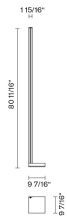

Pivot

F39C01A01

Vittorio Massimo

Fixture Type

Project Name

Description

Floor lamp with white painted aluminium structure.

Voltage

Integral In-Line Dimmer - Press and Hold to Dim

Included accessories

LED
Dimmable electronic driver

Weight Lamp

Net: 0 lb

Packaging

Gross weight: 0 lb
Volume: 0 ft³
Number of boxes:

Dimensions

Wall/ceiling

Pivot F39

Other options

code	electrification	technical info
F39 C01 A 01	LED 120V x90W-120° 3000K 10000 Cri >90	 DRY
F39 C02 A 01	LED 120V x90W-120° 2700K 10000lm Cri >90	 DRY
F39 C01 A 21	LED 120V x90W-120° 3000K 10000 Cri >90	 DRY
F39 C02 A 21	LED 120V x90W-120° 2700K 10000lm Cri >90	 DRY
F39 C01 A 75	LED 120V x90W-120° 3000K 10000 Cri >90	 DRY

F39 C02 A 75	LED 120V x90W-120° 2700K 10000lm Cri >90	 DRY
---------------------	---	---

F39 C01 A 76	LED 120V x90W-120° 3000K 10000 Cri >90	 DRY
---------------------	---	---

F39 C02 A 76	LED 120V x90W-120° 2700K 10000lm Cri >90	 DRY
---------------------	---	---