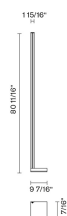

Pivot

F39C01A21

Vittorio Massimo

Fixture Type

Project Name

Dimensions

Description

Floor lamp with anthracite painted aluminium structure.

Included accessories

LED
Dimmable electronic driver

In the same family

Pendant

Wall/ceiling

Weight Lamp

Net: 0 lb

Packaging

Gross weight: 0 lb
Volume: 0 ft³
Number of boxes:

Pivot F39

Other options

code	electrification	technical info
F39 C01 A 01	LED 120V x90W-120° 3000K 10000 Cri >90	 DRY
F39 C02 A 01	LED 120V x90W-120° 2700K 10000lm Cri >90	 DRY
F39 C01 A 21	LED 120V x90W-120° 3000K 10000 Cri >90	 DRY
F39 C02 A 21	LED 120V x90W-120° 2700K 10000lm Cri >90	 DRY
F39 C01 A 75	LED 120V x90W-120° 3000K 10000 Cri >90	 DRY

F39 C02 A 75	LED 120V x90W-120° 2700K 10000lm Cri >90	 DRY
---------------------	---	---

F39 C01 A 76	LED 120V x90W-120° 3000K 10000 Cri >90	 DRY
---------------------	---	---

F39 C02 A 76	LED 120V x90W-120° 2700K 10000lm Cri >90	 DRY
---------------------	---	---