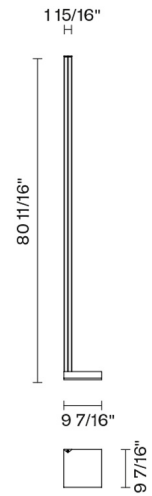

Pivot

F39C01A21

Vittorio Massimo

Fixture Type

Project Name

Dimensions

Description

Floor lamp with anthracite painted aluminium structure.

Voltage

120V

Dimmable

In Line

Specs

DRY

Light source

LED 1x90W-120°
3000K
10000 CRI >90

Gross weight: 0 lb
Volume: 0 ft³
Number of boxes:

Pivot F39

Other options

code	electrification	technical info
F39 C01 A 01	LED 120V x90W-120° 3000K 10000 Cri >90	 DRY
F39 C02 A 01	LED 120V x90W-120° 2700K 10000lm Cri >90	 DRY
F39 C01 A 21	LED 120V x90W-120° 3000K 10000 Cri >90	 DRY
F39 C02 A 21	LED 120V x90W-120° 2700K 10000lm Cri >90	 DRY
F39 C01 A 75	LED 120V x90W-120° 3000K 10000 Cri >90	 DRY