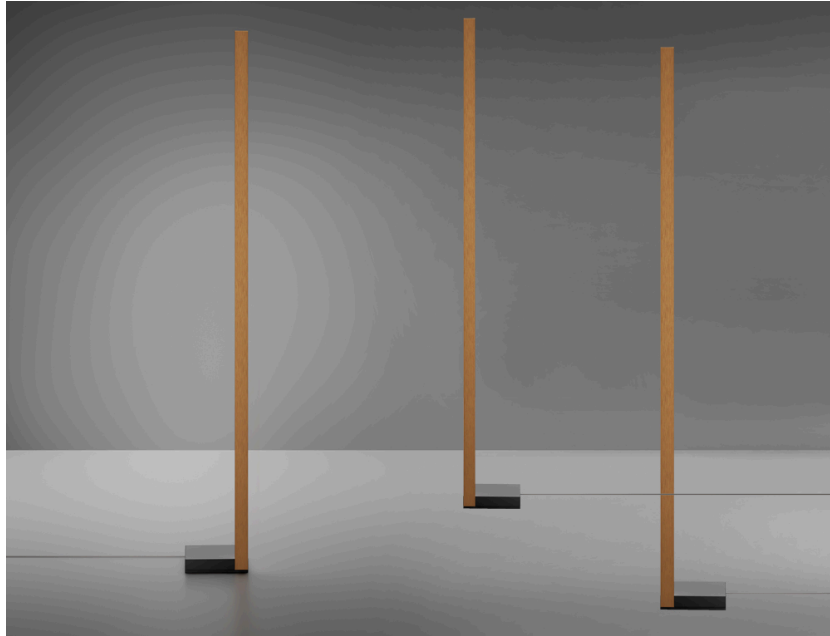

Pivot

F39C01A76

Vittorio Massimo

Fixture Type

Project Name

Description

Floor lamp with anodized bronze structure.

Voltage

120V

Dimmable

In Line

Specs

DRY

Light source

LED 1x90W-120°
3000K
10000 CRI >90

Notes

Integral In-Line Dimmer - Press and Hold to Dim

Included accessories

LED
Dimmable electronic driver

Weight Lamp

Net: 0 lb

Packaging

Gross weight: 0 lb
Volume: 0 ft³
Number of boxes:

Dimensions