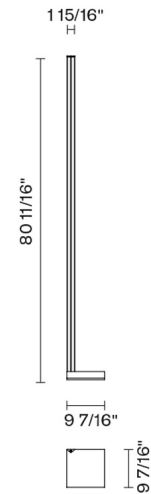

Pivot

F39C01A76

Vittorio Massimo

Fixture Type

Project Name

Description

Floor lamp with anodized bronze structure.

Voltage

120V

Dimmable

In Line

Specs

DRY

Light source

LED 1x90W-120°
3000K
10000 CRI >90

Notes

Integral In-Line Dimmer - Press and Hold to Dim

Included accessories

LED
Dimmable electronic driver

Weight Lamp

Net: 0 lb

Packaging

Gross weight: 0 lb
Volume: 0 ft³
Number of boxes:

Dimensions

Wall/ceiling

Pivot F39

Other options

code	electrification	technical info
F39 C01 A 01	LED 120V x90W-120° 3000K 10000 Cri >90	 DRY
F39 C02 A 01	LED 120V x90W-120° 2700K 10000lm Cri >90	 DRY
F39 C01 A 21	LED 120V x90W-120° 3000K 10000 Cri >90	 DRY
F39 C02 A 21	LED 120V x90W-120° 2700K 10000lm Cri >90	 DRY
F39 C01 A 75	LED 120V x90W-120° 3000K 10000 Cri >90	 DRY