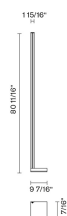

Pivot

F39C01A76

Vittorio Massimo

Fixture Type

Project Name

Description

Floor lamp with anodized bronze structure.

Voltage

Integral In-Line Dimmer - Press and Hold to Dim

Included accessories

LED
Dimmable electronic driver

Weight Lamp

Net: 0 lb

Packaging

Gross weight: 0 lb
Volume: 0 ft³
Number of boxes:

Dimensions

Wall/ceiling

Pivot F39

Other options

code	electrification	technical info
F39 C01 A 01	LED 120V x90W-120° 3000K 10000 Cri >90	 DRY
F39 C02 A 01	LED 120V x90W-120° 2700K 10000lm Cri >90	 DRY
F39 C01 A 21	LED 120V x90W-120° 3000K 10000 Cri >90	 DRY
F39 C02 A 21	LED 120V x90W-120° 2700K 10000lm Cri >90	 DRY
F39 C01 A 75	LED 120V x90W-120° 3000K 10000 Cri >90	 DRY

F39 C02 A 75	LED 120V x90W-120° 2700K 10000lm Cri >90	 DRY
---------------------	---	---

F39 C01 A 76	LED 120V x90W-120° 3000K 10000 Cri >90	 DRY
---------------------	---	---

F39 C02 A 76	LED 120V x90W-120° 2700K 10000lm Cri >90	 DRY
---------------------	---	---