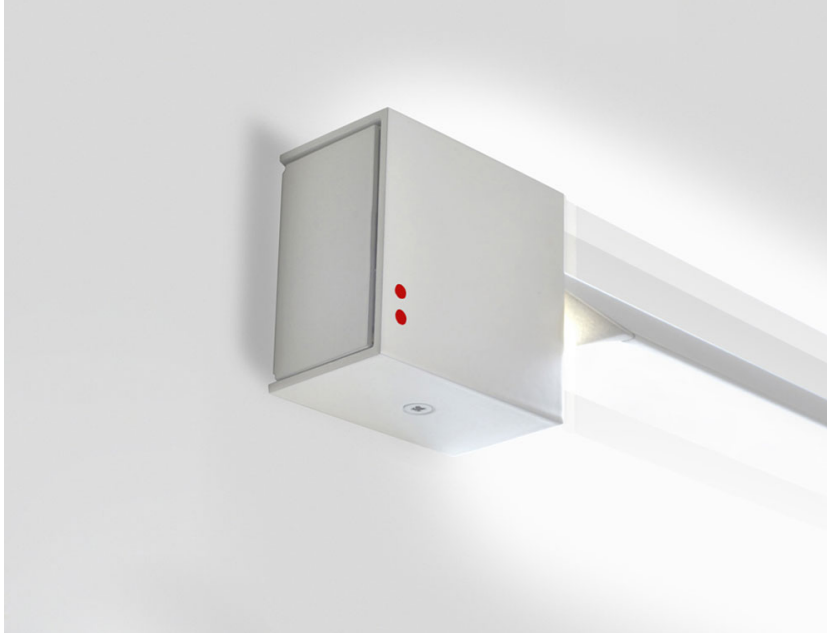

Pivot

F39G01A01

Vittorio Massimo

Fixture Type

Project Name

Dimensions

Description

Wall/ceiling lamp with white painted aluminium structure. Adjustable light fitting.

Voltage

24Vdc

Specs

DRY

Material

Aluminum

Light source

LED 1x23W-120°
3000K
2500 Cri >90

In the same family

Pendant

Floor

Weight Lamp

Net: 0 lb

Packaging

Gross weight: 1.32 lb
Volume: 0.24 ft³
Number of boxes:

Pivot F39