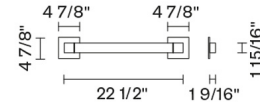

Pivot

F39G01A01

Vittorio Massimo

Fixture Type

Project Name

Dimensions

Description

Wall/ceiling lamp with white painted aluminium structure. Adjustable light fitting.