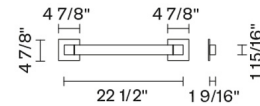

Pivot

F39G01A21

Vittorio Massimo

Fixture Type

Project Name

Dimensions

Description

Wall/ceiling lamp with anthracite painted aluminium structure. Adjustable light fitting.