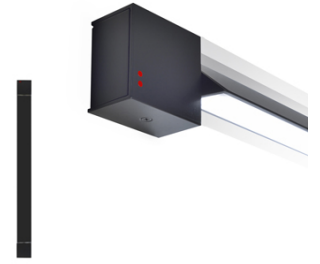

Pivot

F39G01A21

Vittorio Massimo

Fixture Type

Project Name

Dimensions

Description

Wall/ceiling lamp with anthracite painted aluminium structure. Adjustable light fitting.

Voltage

24Vdc

Specs

DRY

Material

Aluminum

Light source

LED 1x23W-120°
3000K
2500 Cri >90