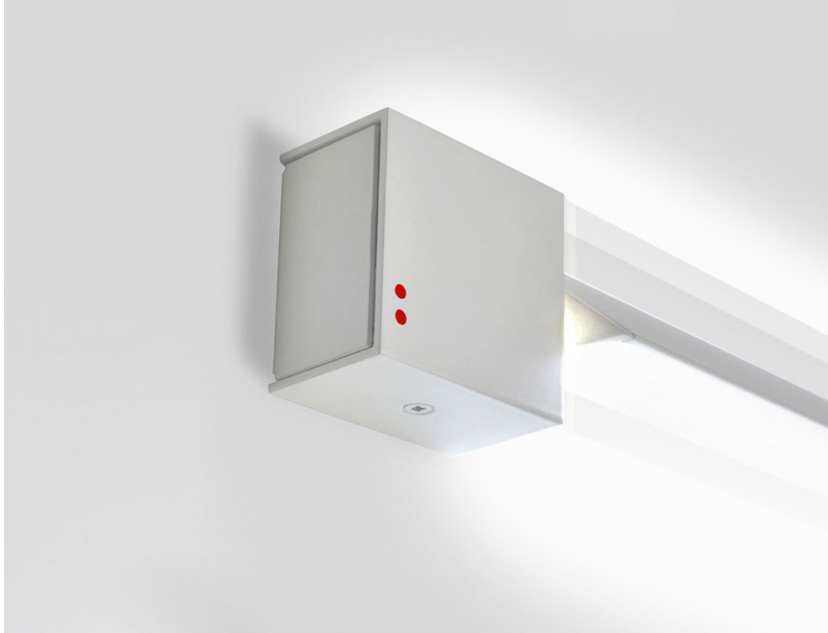

Pivot

F39G02A01

Vittorio Massimo

Fixture Type

Project Name

Dimensions

Description

Lampada da parete/soffitto con struttura in alluminio verniciato bianco. Corpo illuminante orientabile.

Voltage

24Vdc

Specs

DRY

Material

Aluminium

Light source

LED 1x23W-120°
2700K
2500lm Cri >90

In the same family

Pendant

Floor

Weight Lamp

Net: 0 lb

Packaging

Gross weight: 1.32 lb
Volume: 0.24 ft³
Number of boxes:

Pivot F39