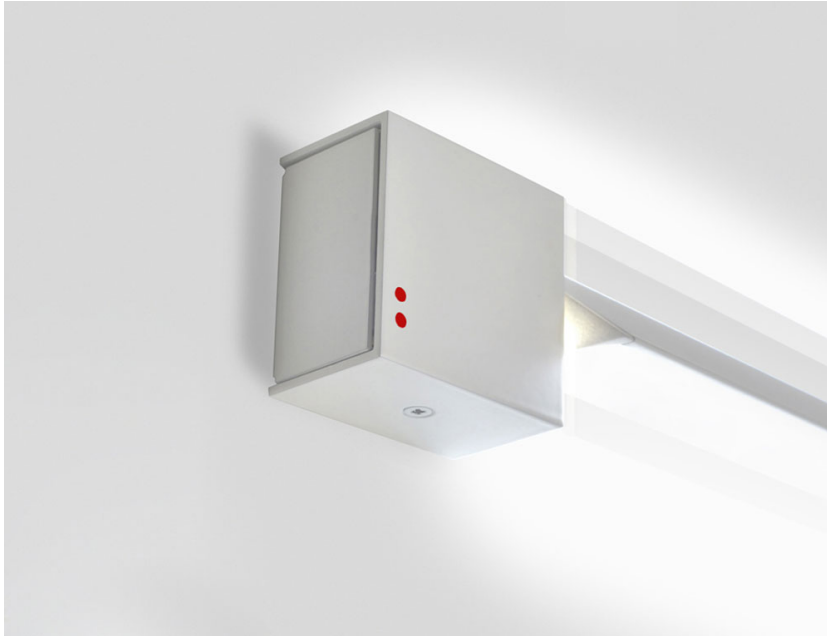

Pivot

F39G03A01

Vittorio Massimo

Fixture Type

Project Name

Dimensions

Description

Wall/ceiling lamp with white painted aluminium structure. Adjustable light fitting.

Voltage

24Vdc

Specs

DRY

Material

Aluminum

Light source

LED 1x46W-120°
3000K
5000 Cri >90

Color

☐ White

Notes

Available 120- 277Vac; Available 0-10V dimming
System compatible with the following Lutron 24V Drivers
96W HiLume Premier L3D0 24V Const Voltage PWM 0.1% and SoftOn/FadeToBlack
49W Hi-Lume 1% Dimming (2-wire Forward Phase) LTE

Other colors available

Check online www.fabbian.us

Included accessories

LED

Not included accessories

System requires a remote driver.
Choose from ELV, 0-10V, or compatible Lutron drivers. Reference fabbian.us for current options.

In the same family

Weight Lamp

Net: 0 lb

Packaging

Gross weight: 3.48 lb
Volume: 0.5600000000000001 ft³
Number of boxes: