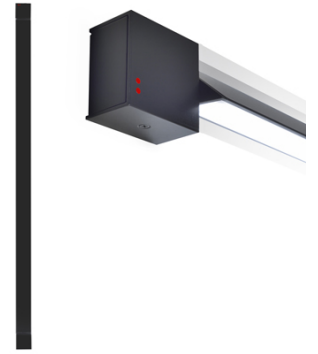

Pivot

F39G03A21

Vittorio Massimo

Fixture Type

Project Name

Dimensions

Description

Wall/ceiling lamp with anthracite painted aluminium structure. Adjustable light fitting.

Voltage

24Vdc

Specs

DRY

Material

Aluminum

Light source

LED 1x46W-120°
3000K
5000 Cri >90