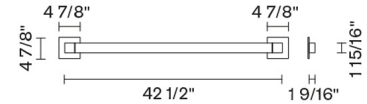

Pivot

F39G03A21

Vittorio Massimo

Fixture Type

Project Name

Dimensions

Description

Wall/ceiling lamp with anthracite painted aluminium structure. Adjustable light fitting.