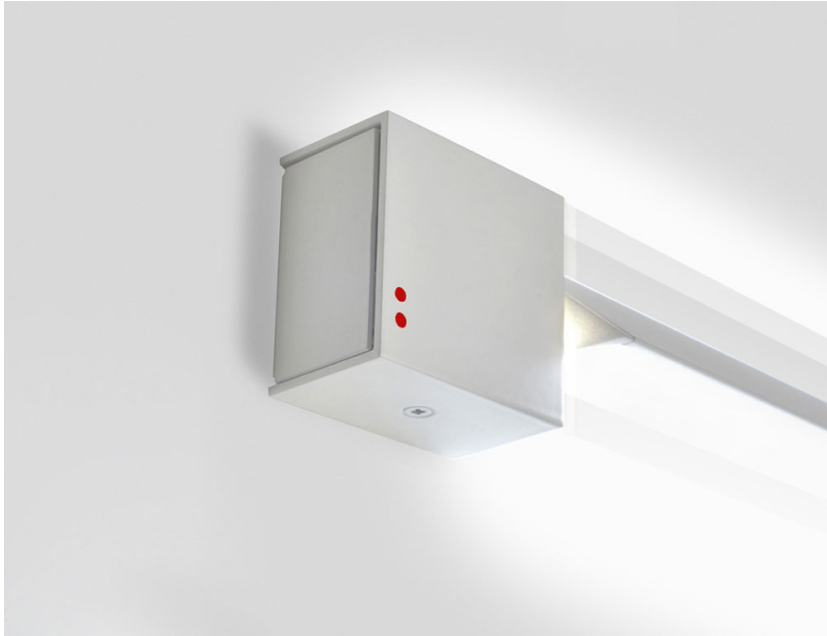

Pivot

F39G04A01

Vittorio Massimo

Fixture Type

Project Name

Dimensions

Description

Lampada da parete/soffitto con struttura in alluminio verniciato bianco. Corpo illuminante orientabile.

Voltage

24Vdc

Specs

DRY

Material

Aluminium

Light source

LED 1x46W-120°
2700K
5000lm Cri >90

In the same family

Pendant

Floor

Weight Lamp

Net: 0 lb

Packaging

Gross weight: 3.48 lb
Volume: 0.5600000000000001 ft³
Number of boxes:

Pivot F39